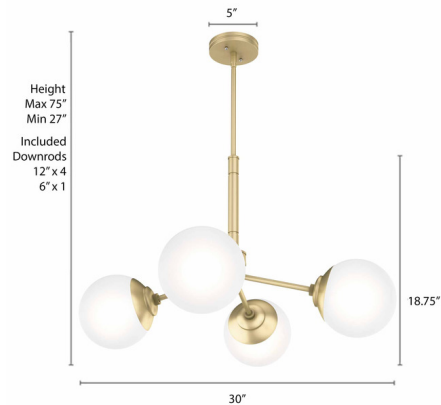

Description

The Hepburn Chandelier has a modern design while also capturing the essence of the 1920s Art Deco style with a White Globe shaped shade that is complemented by a Brass or Matte White finish. Compatible with sloped or angled ceilings. Canopy diameter: 5 1/8 inch. UL listed.

Specifications

COLOR	White
BODY FINISH	Matte White
WATTAGE	36W
DIMMER	Standard 120V
DIMENSIONS	30"W x 26.8"H
BULB NOT INCLUDED	4 x A19/Medium (E26)/9W/120V LED
OTHER BULB OPTIONS	4 x A19/Medium (E26)/120V LED 4 x A19/Medium (E26)/60W/120V Incandescent

Technical Information

PRODUCT DIMENSIONS Downrods: 1 - 6" and 4 - 12"

Notes:

Shown in matte white / white

CLICK TO VIEW PRODUCT