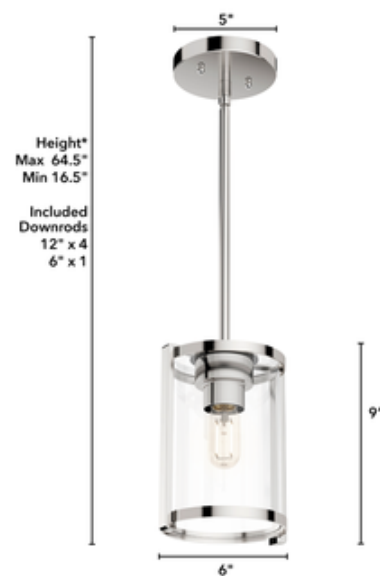

BRAND

Hunter Fan

DESCRIPTION

The simple, rounded cage design of the Astwood Mini Pendant features subtle Art Deco detailing and timeless finishes. This chic pendant is perfect for hanging in multiples over a dining table or kitchen island.

Shown in: Polished Nickel / Clear

SHADE COLOR	Clear
BODY FINISH	Polished Nickel
WATTAGE	60W
DIMMER	Standard 120V
DIMENSIONS	6"W x 9"H
BULB NOT INCLUDED	
LAMP	<ul style="list-style-type: none"> 1 x Edison ST-Shape/Medium (E26)/60W/120V Incandescent 1 x Edison Tube/Medium (E26)/120V Incandescent 1 x Edison Tube/Medium (E26)/120V LED 1 x Edison ST-Shape/Medium (E26)/120V LED

SPEC # HUN957663

*Height is ceiling to bottom of fixture

COMPANY	PROJECT	FIXTURE TYPE	APPROVED BY	DATE