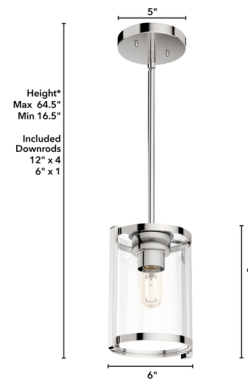

## Astwood Mini Pendant

By Hunter Fan

### Description

The simple, rounded cage design of the Astwood Mini Pendant features subtle Art Deco detailing and timeless finishes. This chic pendant is perfect for hanging in multiples over a dining table or kitchen island.

Shown in polished nickel / clear

\*Height is ceiling to bottom of fixture

### Specifications

COLOR	Clear
BODY FINISH	Polished Nickel
WATTAGE	60W
DIMMER	Standard 120V
DIMENSIONS	6"W x 9"H
BULB NOT INCLUDED	1 x Edison ST-Shape/Medium (E26)/60W/120V Incandescent
OTHER BULB OPTIONS	1 x Edison Tube/Medium (E26)/120V Incandescent 1 x Edison Tube/Medium (E26)/120V LED 1 x Edison ST-Shape/Medium (E26)/120V LED