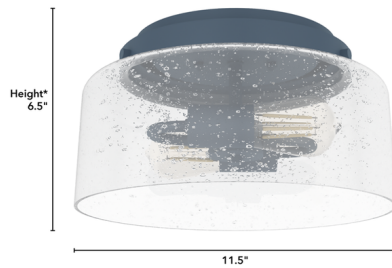

### Description

The Hartland Ceiling Light features clear seeded glass that sparkles when lit and adds a classic look to your space. Use it to light a hallway or entry, or indoor damp spaces such as bathrooms.

### Specifications

COLOR	Clear Seeded
BODY FINISH	Matte Silver
WATTAGE	120W
DIMMER	Standard 120V
DIMENSIONS	11.5"W x 6.5"H
BULB NOT INCLUDED	2 x Edison ST-Shape/Medium (E26)/60W/120V Incandescent
OTHER BULB OPTIONS	2 x B10/Medium (E26)/120V Incandescent 2 x B10/Medium (E26)/120V LED 2 x Edison ST-Shape/Medium (E26)/120V LED

Shown in matte silver / clear seeded

\*Height is ceiling to bottom of fixture

CLICK TO VIEW PRODUCT

Notes: