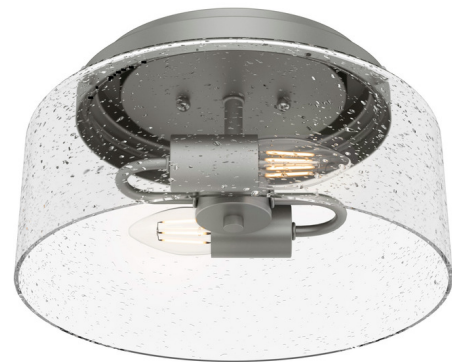

Lightology

lightology.com
866-954-4489
07-04-26

Project: _____

Company: _____

Location: _____ Fixture Type: _____

SPEC #: **HUN957665**

Approved On: _____ Approved By: _____

Hartland Ceiling Light By Hunter Fan

Description

The Hartland Ceiling Light features clear seeded glass that sparkles when lit and adds a classic look to your space. Use it to light a hallway or entry, or indoor damp spaces such as bathrooms.

Specifications

COLOR	Clear Seeded
BODY FINISH	Matte Silver
WATTAGE	120W
DIMMER	Standard 120V
DIMENSIONS	11.5"W x 6.5"H
BULB NOT INCLUDED	2 x Edison ST-Shape/Medium (E26)/60W/120V Incandescent
OTHER BULB OPTIONS	2 x B10/Medium (E26)/120V Incandescent 2 x B10/Medium (E26)/120V LED 2 x Edison ST-Shape/Medium (E26)/120V LED

Shown in matte silver / clear seeded

*Height is ceiling to bottom of fixture

CLICK TO VIEW PRODUCT

Notes: