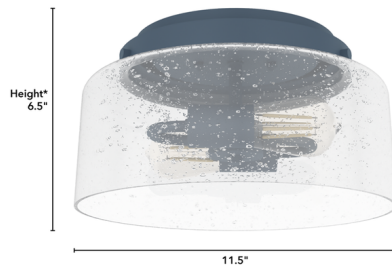

Description

The Hartland Ceiling Light features clear seeded glass that sparkles when lit and adds a classic look to your space. Use it to light a hallway or entry, or indoor damp spaces such as bathrooms.

Specifications

COLOR	Clear Seeded
BODY FINISH	Matte Silver
WATTAGE	120W
DIMMER	Standard 120V
DIMENSIONS	11.5"W x 6.5"H
BULB NOT INCLUDED	2 x Edison ST-Shape/Medium (E26)/60W/120V Incandescent
OTHER BULB OPTIONS	2 x B10/Medium (E26)/120V Incandescent 2 x B10/Medium (E26)/120V LED 2 x Edison ST-Shape/Medium (E26)/120V LED

Shown in matte silver / clear seeded

*Height is ceiling to bottom of fixture

CLICK TO VIEW PRODUCT

Notes: