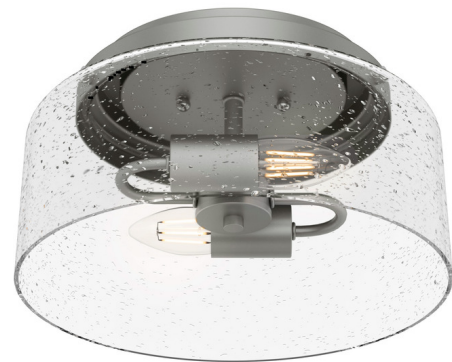

Lightology

lightology.com
866-954-4489
08-24-25

Project: _____

Company: _____

Location: _____ Fixture Type: _____

SPEC #: **HUN957665**

Approved On: _____ Approved By: _____

Hartland Ceiling Light

By Hunter Fan

Description

The Hartland Ceiling Light features clear seeded glass that sparkles when lit and adds a classic look to your space. Use it to light a hallway or entry, or indoor damp spaces such as bathrooms.

Shown in matte silver / clear seeded

*Height is ceiling to bottom of fixture

Specifications

COLOR	Clear Seeded
BODY FINISH	Matte Silver
WATTAGE	120W
DIMMER	Standard 120V
DIMENSIONS	11.5"W x 6.5"H
BULB NOT INCLUDED	2 x Edison ST-Shape/Medium (E26)/60W/120V Incandescent
OTHER BULB OPTIONS	2 x B10/Medium (E26)/120V Incandescent 2 x B10/Medium (E26)/120V LED 2 x Edison ST-Shape/Medium (E26)/120V LED