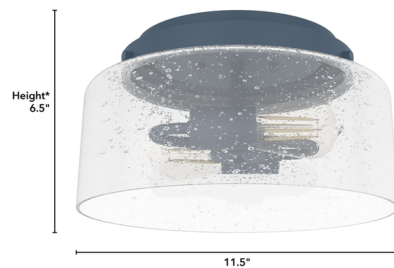

By Hunter Fan

Description

The Hartland Ceiling Light features clear seeded glass that sparkles when lit and adds a classic look to your space. Use it to light a hallway or entry, or indoor damp spaces such as bathrooms.

Shown in matte silver / clear seeded

*Height is ceiling to bottom of fixture

Specifications

COLOR	Clear Seeded
BODY FINISH	Matte Silver
WATTAGE	120W
DIMMER	Standard 120V
DIMENSIONS	11.5"W x 6.5"H
BULB NOT INCLUDED	2 x Edison ST-Shape/Medium (E26)/60W/120V Incandescent
OTHER BULB OPTIONS	2 x B10/Medium (E26)/120V Incandescent 2 x B10/Medium (E26)/120V LED 2 x Edison ST-Shape/Medium (E26)/120V LED