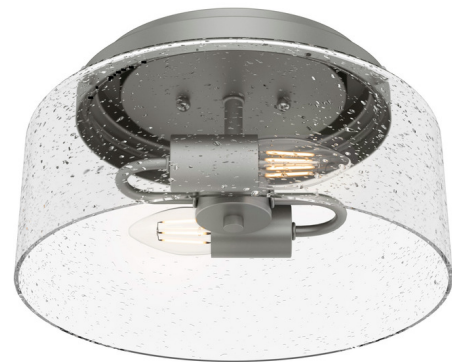

## Hartland Ceiling Light By Hunter Fan

### Description

The Hartland Ceiling Light features clear seeded glass that sparkles when lit and adds a classic look to your space. Use it to light a hallway or entry, or indoor damp spaces such as bathrooms.

### Specifications

COLOR	Clear Seeded
BODY FINISH	Matte Silver
WATTAGE	120W
DIMMER	Standard 120V
DIMENSIONS	11.5"W x 6.5"H
BULB NOT INCLUDED	2 x Edison ST-Shape/Medium (E26)/60W/120V Incandescent
OTHER BULB OPTIONS	2 x B10/Medium (E26)/120V Incandescent 2 x B10/Medium (E26)/120V LED 2 x Edison ST-Shape/Medium (E26)/120V LED

Shown in matte silver / clear seeded

\*Height is ceiling to bottom of fixture

CLICK TO VIEW PRODUCT

Notes: