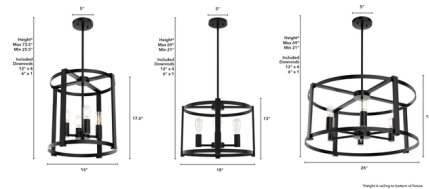

### Description

The Astwood chandelier features thoughtful, subtle Art Deco detailing in the caged design. Clean lines and classic finishes make it a simple yet stunning fixture in casual, modern spaces. The 16 inch and 18 inch width fixtures are UL listed, and the 26 inch fixture is ETL listed.

### Specifications

COLOR	N/A
BODY FINISH	Matte Black
WATTAGE	240W
DIMMER	Standard 120V
DIMENSIONS	16"W x 17.6"H
BULB NOT INCLUDED	4 x Edison Tube/Medium (E26)/60W/120V Incandescent
OTHER BULB OPTIONS	4 x Edison Tube/Medium (E26)/120V LED 4 x Edison ST-Shape/Medium (E26)/120V Incandescent 4 x Edison ST-Shape/Medium (E26)/120V LED