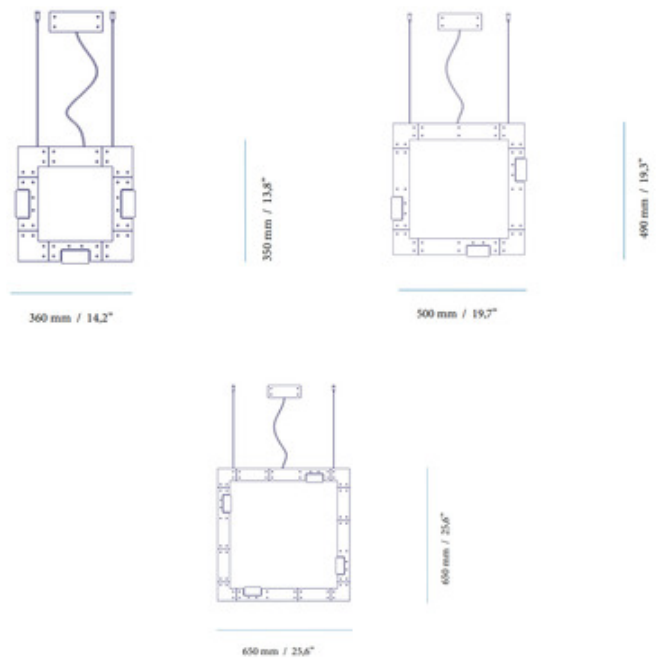

BRAND

Intueri Light

DESCRIPTION

The Cubi Square Pendant features an industrial design crafted from steel panels that are held together with metal screws. Available in three sizes with a Blackened Brass finish complemented by Brushed Brass screws. Includes 6 inch diameter cover plate for US junction box with transformer. UL listed.

Shown in: Blackened Brass / Brushed Brass

SHADE COLOR	Brushed Brass
BODY FINISH	Blackened Brass
WATTAGE	15W
DIMMER	Low Voltage Electronic
DIMENSIONS	14.2"W x 13.8"H x 2.8"D
INTEGRATED LED MODULE	
LAMP	3 x LED/5W/120V LED

Technical Information

LUMINOUS FLUX	750 lumens
LUMENS/WATT	150.00
LAMP COLOR	3000K
PRODUCT DIMENSIONS	Maximum Overall Height: 78.7"

SPEC # IUE957725

COMPANY	PROJECT	FIXTURE TYPE	APPROVED BY	DATE