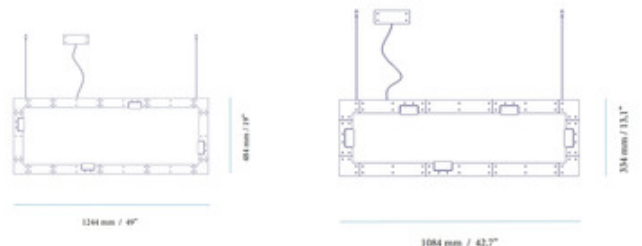

COMPANY	PROJECT	FIXTURE TYPE	APPROVED BY	DATE