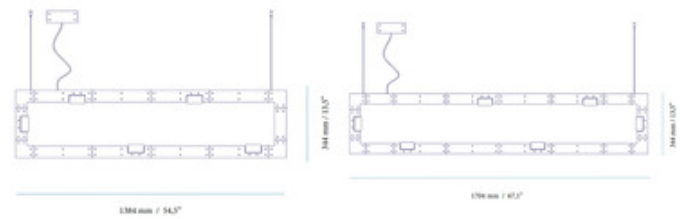

COMPANY	PROJECT	FIXTURE TYPE	APPROVED BY	DATE