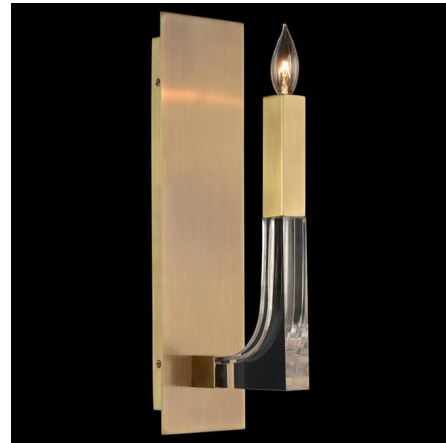

Lightology

lightology.com
866-954-4489
04-25-26

Project: _____

Company: _____

Location: _____ Fixture Type: _____

SPEC #: **JR1957833**

Approved On: _____ Approved By: _____

Acrylic Framed Wall Sconce

By John-Richard

Description

The Acrylic Framed Wall Sconce merges classic forms with graphic design, bringing a unique look to your interior space. The Clear acrylic is complemented by an Antique Brass or Polished Nickel finish.

Shown in antique brass / clear

Specifications

COLOR Clear
BODY FINISH Antique Brass
WATTAGE 5W
DIMMER Standard 120V
DIMENSIONS 5"W x 18"H x 7"D
BULB NOT INCLUDED 1 x B11/Candelabra (E12)/5W/120V LED
OTHER BULB OPTIONS 1 x B10/Candelabra (E12)/120V LED
1 x B10/Candelabra (E12)/60W/120V Incandescent

Technical Information

PRODUCT DIMENSIONS Backplate: 4"W x 16"H x 1"D

Notes:

CLICK TO VIEW PRODUCT