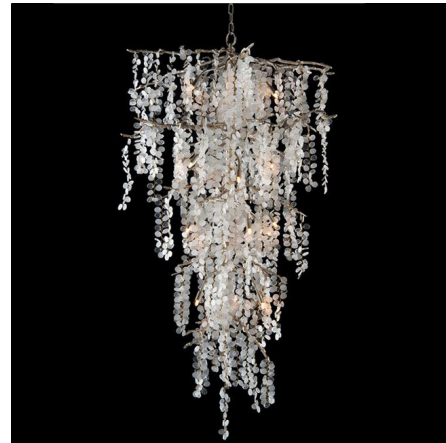

# Lightology

lightology.com  
866-954-4489  
04-25-26

Project: \_\_\_\_\_

Company: \_\_\_\_\_

Location: \_\_\_\_\_ Fixture Type: \_\_\_\_\_

SPEC #: **JR1957861**

Approved On: \_\_\_\_\_ Approved By: \_\_\_\_\_

## Shiro Noda Long Cluster Chandelier By John-Richard

### Description

The Shiro Noda Long Cluster Chandelier brings an elegant glamour to your interior space. Clusters of Frosted and Clear textured Crystals drape from the Gold frame in a waterfall fashion. Available in two sizes. Canopy: 6 inch diameter.

Shown in gold / crystal