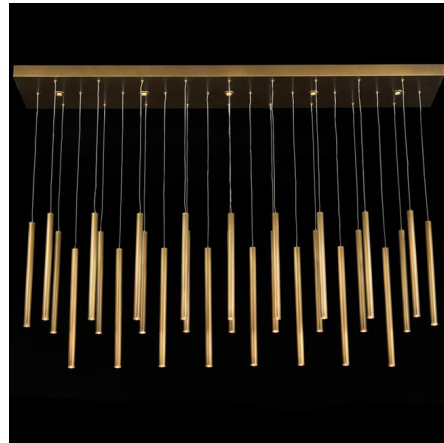

Lightology

lightology.com
866-954-4489
04-25-26

Project: _____

Company: _____

Location: _____ Fixture Type: _____

SPEC #: **JR1957863**

Approved On: _____ Approved By: _____

Hans Linear Chandelier

By John-Richard

Description

The Hans Linear Chandelier brings light and beauty to your room with cascades of Brass drop lights. Canopy: 66 x 12 inch rectangle. Eighteen Tubes are 20 inches high, each with a 56 inch cable. Eight of he tubes are 18 inches high, each with a 65 inch cable.

Shown in brass

Specifications

COLOR	N/A
BODY FINISH	Brass
WATTAGE	99W
DIMMER	N/A
DIMENSIONS	66"W x 30"H x 12"D
INTEGRATED LED MODULE	33 x LED/3W/120V LED

CLICK TO VIEW PRODUCT

Notes: