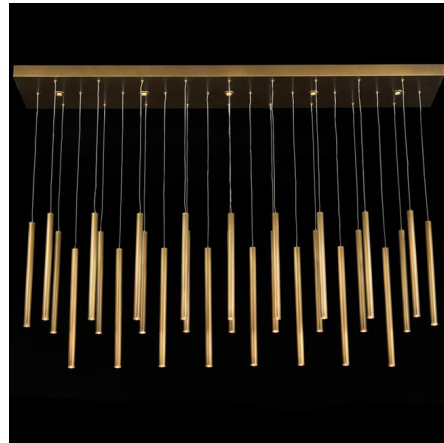

Lightology

lightology.com
866-954-4489
07-08-26

Project: _____

Company: _____

Location: _____ Fixture Type: _____

SPEC #: **JR1957863**

Approved On: _____ Approved By: _____

Hans Linear Chandelier

By John-Richard

Description

The Hans Linear Chandelier brings light and beauty to your room with cascades of Brass drop lights. Canopy: 66 x 12 inch rectangle. Eighteen Tubes are 20 inches high, each with a 56 inch cable. Eight of he tubes are 18 inches high, each with a 65 inch cable.

Shown in brass

Specifications

COLOR	N/A
BODY FINISH	Brass
WATTAGE	99W
DIMMER	N/A
DIMENSIONS	66"W x 30"H x 12"D
INTEGRATED LED MODULE	33 x LED/3W/120V LED

CLICK TO VIEW PRODUCT

Notes: