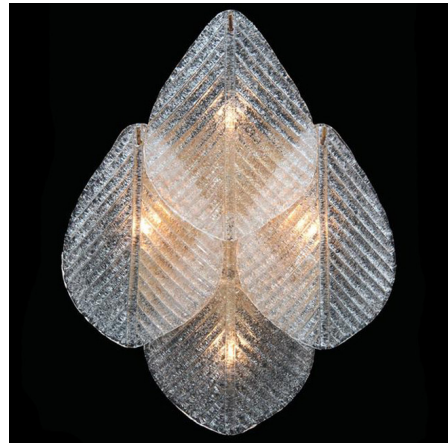

Lightology

lightology.com
866-954-4489
07-07-26

Project: _____

Company: _____

Location: _____ Fixture Type: _____

SPEC #: **JR1957866**

Approved On: _____ Approved By: _____

Petal Wall Sconce

By John-Richard

Description

The Petal Wall Sconce brings a clean outdoor vibe to a variety of interior spaces. Textured Frosted glass petals are complemented by an Antique Gold Leaf finish.

Shown in gold leaf / frosted

Specifications

COLOR Frosted
BODY FINISH Gold Leaf
WATTAGE 100W
DIMMER Standard 120V
DIMENSIONS 15"W x 18"H x 6"D
BULB NOT INCLUDED 4 x B10/Candelabra (E12)/25W/120V Incandescent
OTHER BULB OPTIONS 4 x B10/Candelabra (E12)/120V LED

Technical Information

PRODUCT DIMENSIONS Backplate: 7.75" Dia.

CLICK TO VIEW PRODUCT

Notes: