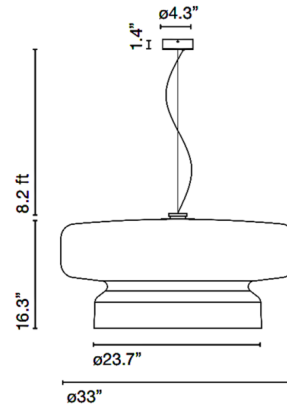

By Marset

Description

The Bohemia Pendant is unique with the appearance of being made of blown glass, but is actually crafted in polycarbonate due to the large size of this fixture. The result is an exciting, organic and translucent piece that integrates two volumes into a single silhouette.

Shown in matte black / amber

Specifications

COLOR	Amber
BODY FINISH	Matte Black
WATTAGE	20W
DIMMER	Standard 120V
DIMENSIONS	33"W x 16.3"H
BULB NOT INCLUDED	1 x G40/Medium (E26)/20W/120V LED
COUNTRY OF ORIGIN	Spain