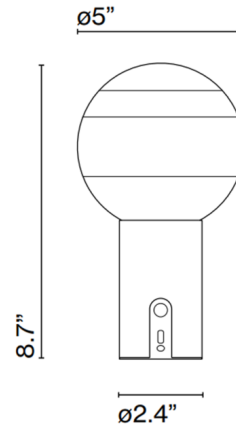

CLICK TO VIEW PRODUCT

Notes: