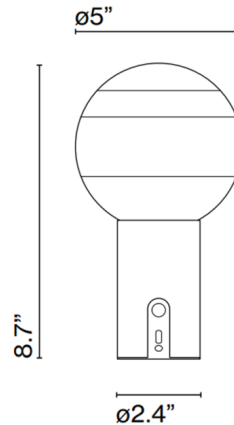

CLICK TO VIEW PRODUCT

Notes: