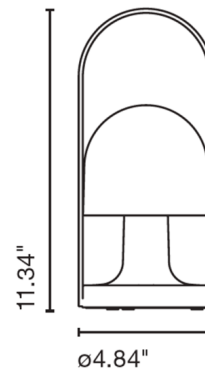

### Specifications

|                       |                       |
|-----------------------|-----------------------|
| COLOR                 | White                 |
| BODY FINISH           | Terracotta            |
| WATTAGE               | 3.2W                  |
| DIMMER                | Included              |
| DIMENSIONS            | 4.84"W x 11.34"H      |
| INTEGRATED LED MODULE | 1 x LED/3.2W/120V LED |
| COUNTRY OF ORIGIN     | Spain                 |