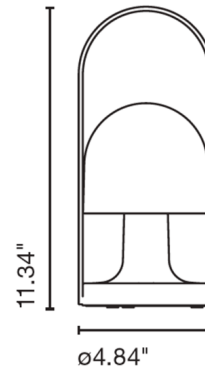

### Specifications

COLOR . . . . . White  
BODY FINISH . . . . . Terracotta  
WATTAGE . . . . . 3.2W  
DIMMER . . . . . Included  
DIMENSIONS . . . . . 4.84"W x 11.34"H  
INTEGRATED LED MODULE . . . . . 1 x LED/3.2W/120V LED  
COUNTRY OF ORIGIN . . . . . Spain

### Technical Information

LUMENS/WATT . . . . . 75.00  
LUMINOUS FLUX . . . . . 240 lumens

Shown in terracotta / white

CLICK TO VIEW PRODUCT

Notes: