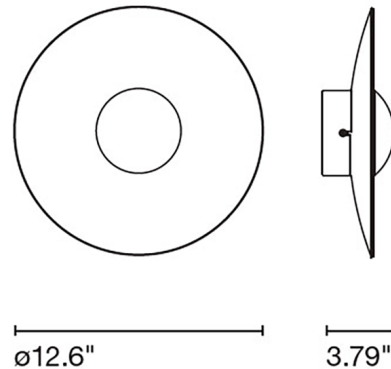

CLICK TO VIEW PRODUCT

Notes: