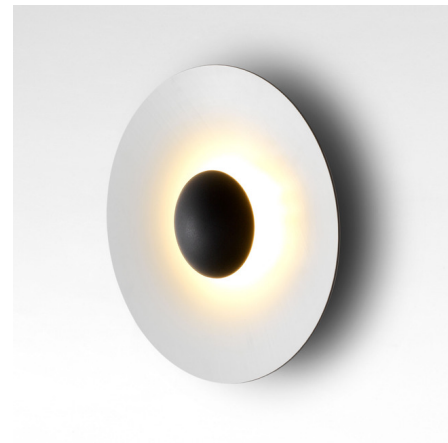

Lightology

lightology.com
866-954-4489
06-04-26

Project: _____
Company: _____
Location: _____ Fixture Type: _____
SPEC #: **MAR958283**
Approved On: _____ Approved By: _____

LED-Ginger Wall / Ceiling Light By Marset

Description

The Ginger Wall / Ceiling Light is an extraordinarily lightweight disk that pays tribute to the 1960's rock band, Ginger Baker of Cream. The shade is just 4 mm thick due to the high-pressure shaping of materials. Available in pressed wood combinations: Oak/Oak or Wenge/Wenge, wood and metal combinations: Oak/White or Wenge/White, or metal combinations: Black/White, Brushed Brass/Brushed Brass, Mauve, Sand, and Stone Grey. All options feature a Matte Black finish reflector cover. First finish refers to the shade finish and the second finish is the inside reflector finish (concave side). Use alone or grouped together for an individual look.

Specifications

COLOR . . . . . Black / White Interior
BODY FINISH . . . . . Matte Black
WATTAGE 7.8W
DIMMER . . . . . Low Voltage Electronic
DIMENSIONS . . . . . 12.6"W x 12.6"H x 3.79"D
INTEGRATED LED MODULE . . . . . 1 x LED/7.8W/120V LED
COUNTRY OF ORIGIN . . . . . Spain

Technical Information

COLOR RENDERING . . . . . 90 CRI
LAMP COLOR 2700K
LUMENS/WATT 44.87
LUMINOUS FLUX . . . . . 350 lumens

Shown in matte black / black / white interior