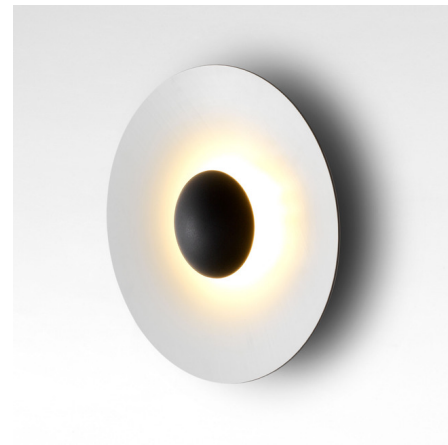

Lightology

lightology.com
866-954-4489
04-04-26

Project: _____
Company: _____
Location: _____ Fixture Type: _____
SPEC #: **MAR958283**
Approved On: _____ Approved By: _____

LED-Ginger Wall / Ceiling Light By Marset

Description

The Ginger Wall / Ceiling Light is an extraordinarily lightweight disk that pays tribute to the 1960's rock band, Ginger Baker of Cream. The shade is just 4 mm thick due to the high-pressure shaping of materials. Available in pressed wood combinations: Oak/Oak or Wenge/Wenge, wood and metal combinations: Oak/White or Wenge/White, or metal combinations: Black/White, Brushed Brass/Brushed Brass, Mauve, Sand, and Stone Grey. All options feature a Matte Black finish reflector cover. First finish refers to the shade finish and the second finish is the inside reflector finish (concave side). Use alone or grouped together for an individual look.

Specifications

COLOR	Black / White Interior
BODY FINISH	Matte Black
WATTAGE	7.8W
DIMMER	Low Voltage Electronic
DIMENSIONS	12.6"W x 12.6"H x 3.79"D
INTEGRATED LED MODULE	1 x LED/7.8W/120V LED
COUNTRY OF ORIGIN	Spain

Technical Information

COLOR RENDERING	90 CRI
LAMP COLOR	2700K
LUMENS/WATT	44.87
LUMINOUS FLUX	350 lumens

Shown in matte black / black / white interior