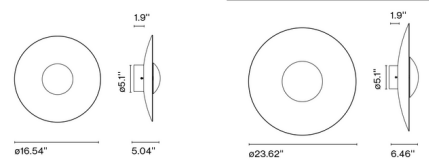

### Specifications

COLOR . . . . . Wenge / White Interior  
BODY FINISH . . . . . Matte Black  
WATTAGE . . . . . 15.4W  
DIMMER . . . . . Low Voltage Electronic  
DIMENSIONS . . . . . 16.54"W x 16.54"H x 5.04"D  
INTEGRATED LED MODULE . . . . . 1 x LED/15.4W/120-277V LED  
COUNTRY OF ORIGIN . . . . . Spain