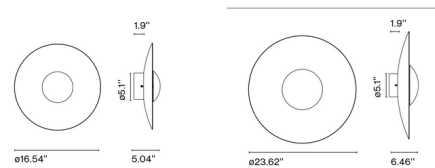

CLICK TO VIEW PRODUCT

Notes: