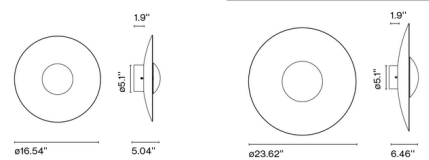

By Marset

Description

The Ginger Large Wall / Ceiling Light is an extraordinarily lightweight disk that pays tribute to the 1960's rocker, Ginger Baker of the band Cream. The shade is just 4 mm thick due to the high-pressure shaping of materials. Available in pressed wood combinations: Oak/Oak or Wenge/Wenge, wood and metal combinations: Oak/White or Wenge/White, or metal combinations: Black/White, Brushed Brass/Brushed Brass, Mauve, Stone Grey, and Sand. All options feature a matte black finish reflector cover. First finish refers to the shade finish and the second finish is the inside reflector finish (concave side). Use alone or grouped together for an individual look. Includes Dual Dimming driver compatible with ELV or 0-10V dimmers.

Shown in matte black / black / white interior

Specifications

COLOR Black / White Interior
BODY FINISH Matte Black
WATTAGE 15.4W
DIMMER Low Voltage Electronic
DIMENSIONS 16.54"W x 16.54"H x 5.04"D
INTEGRATED LED MODULE 1 x LED/15.4W/120-277V LED
COUNTRY OF ORIGIN Spain