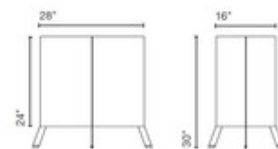

DESIGNER

Christophe Mathieu

BRAND

Marset

DESCRIPTION

The LaFlaca Floor Lamp has the appearance of a folding screen with a fat profile that allows you to partition your space using light. A stainless steel metal structure lends its shape to a wrinkle free textilene fabric shade and translucent metacrylate diffuser that encloses the structure and encases an alluring sphere that is visible only when the lamp is on. Features on/off foot switch. Available in three sizes. Wet locations.

SHADE COLOR	N/A
BODY FINISH	Beige
WATTAGE	8W
DIMMER	Not Dimmable
DIMENSIONS	28"W x 30"H x 16"D
BULB NOT INCLUDED	
LAMP	1 x A19/Medium (E26)/8W/120V LED

LaFlaca 60

LaFlaca 90

LaFlaca 120

SPEC #

MAR958300

COMPANY