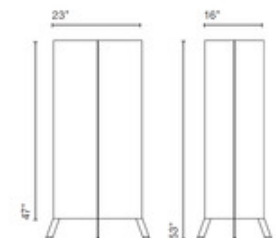

SHADE COLOR	N/A
BODY FINISH	Beige
WATTAGE	8W
DIMMER	Not Dimmable
DIMENSIONS	28"W x 30"H x 16"D
BULB NOT INCLUDED	
LAMP	1 x A19/Medium (E26)/8W/120V LED

LaFlaca 60

LaFlaca 90

LaFlaca 120

SPEC #

MAR958300

COMPANY