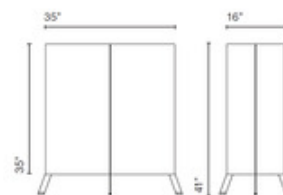

DESIGNER

Christophe Mathieu

BRAND

Marset

DESCRIPTION

The LaFlaca Floor Lamp has the appearance of a folding screen with a fat profile that allows you to partition your space using light. A stainless steel metal structure lends its shape to a wrinkle free textilene fabric shade and translucent metacrylate diffuser that encloses the structure and encases an alluring sphere that is visible only when the lamp is on. Features on/off foot switch. Available in three sizes. Wet locations.

SHADE COLOR	N/A
BODY FINISH	Beige
WATTAGE	8W
DIMMER	Not Dimmable
DIMENSIONS	28"W x 30"H x 16"D
BULB NOT INCLUDED	
LAMP	1 x A19/Medium (E26)/8W/120V LED

LaFlaca 60

LaFlaca 90

LaFlaca 120

SPEC #

MAR958300

COMPANY