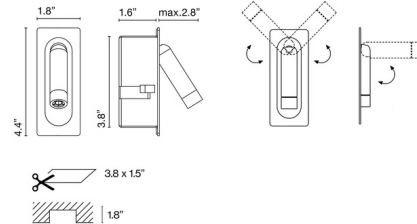

By Marset

Description

The Ledtube Mini Recessed Wall Sconce is sleek and powerful. This bedside reading light provides glare-free, directional illumination, and takes up almost no space. Ledtube can be installed vertically or horizontally making it perfect on any wall. Incorporated switch to turn lamp on when opened and off when folded away. Includes a custom recessed junction box and will not mount to standard North American junction boxes

Shown in aluminum

Ledtube mini

Range of positions

Specifications

COLOR	N/A
BODY FINISH	Aluminum
WATTAGE	2.1W
DIMMER	Not Dimmable
DIMENSIONS	1.8"W x 4.4"H x 2.8"D
INTEGRATED LED MODULE	1 x LED/2.1W/120-277V LED