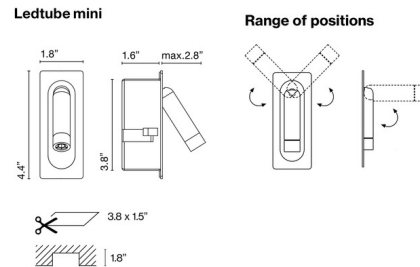

## Ledtube Mini Recessed Wall Sconce By Marset

### Description

The Ledtube Mini Recessed Wall Sconce is sleek and powerful. This bedside reading light provides glare-free, directional illumination, and takes up almost no space. Ledtube can be installed vertically or horizontally making it perfect on any wall. Incorporated switch to turn lamp on when opened and off when folded away. Includes a custom recessed junction box and will not mount to standard North American junction boxes

### Specifications

COLOR	N/A
BODY FINISH	Aluminum
WATTAGE	2.1W
DIMMER	Not Dimmable
DIMENSIONS	1.8"W x 4.4"H x 2.8"D
INTEGRATED LED MODULE	1 x LED/2.1W/120-277V LED