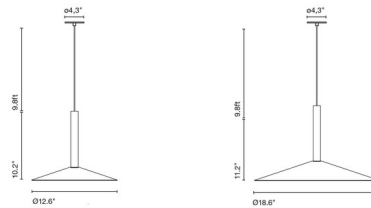

### Description

The Milana Pendant's design starts with the deconstruction of the archetype of a lamp, by synthesizing it as much as possible. Includes dimmable LED module and driver. Available in two sizes with a White, Black, Beige, Grey, or Red aluminum finish shade with a polycarbonate diffuser. NOTE: CANOPY IS RECESSED AND REQUIRES A REMOTE LOCATION FOR LED DRIVER.

### Specifications

COLOR . . . . . N/A  
BODY FINISH . . . . . Off White  
WATTAGE . . . . . 8W  
DIMMER . . . . . Low Voltage Electronic  
DIMENSIONS . . . . . 12.6"W x 10.2"H  
INTEGRATED LED MODULE . . . . . 1 x LED/8W/120V LED  
COUNTRY OF ORIGIN . . . . . Spain

### Technical Information

PRODUCT DIMENSIONS . . . . . Max Overall Height: 117.6"  
COLOR RENDERING . . . . . 90 CRI  
LAMP COLOR . . . . . 2700K

Shown in off white

CLICK TO VIEW PRODUCT

Notes: