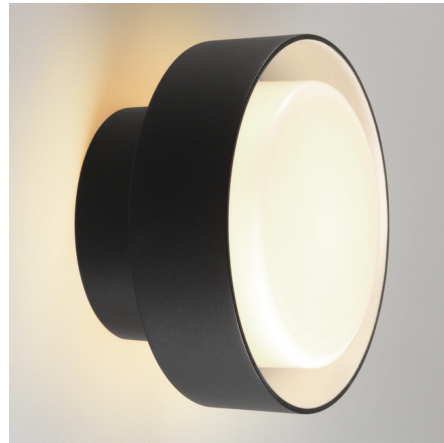

Lightology

lightology.com
866-954-4489
06-04-26

Project: _____

Company: _____

Location: _____ Fixture Type: _____

SPEC #: **MAR958348**

Approved On: _____ Approved By: _____

Plaff-On! Outdoor Wall Sconce By Marset

Description

The beauty of the Plaff-On Outdoor Wall Light lies in its simplicity and clarity, at the same time as offering multiple lighting effects thanks to its design. An aluminum ring around the blown white glass diffuser is set slightly apart and filters the light to create a glowing halo.

Shown in black / opal

Specifications

COLOR	Opal
BODY FINISH	Black
WATTAGE	8.7W
DIMMER	Low Voltage Electronic
DIMENSIONS	6.3"W x 6.3"H x 3.5"D
INTEGRATED LED MODULE	1x LED/8.7W/120V LED

Technical Information