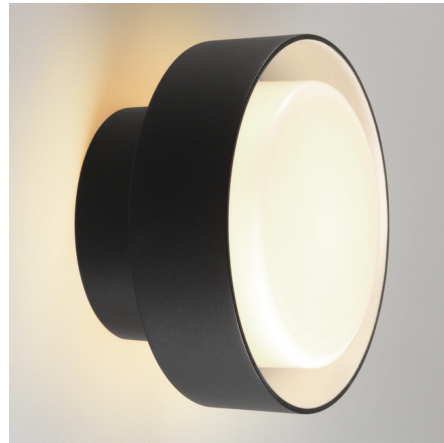

Lightology

lightology.com
866-954-4489
04-14-26

Project: _____

Company: _____

Location: _____ Fixture Type: _____

SPEC #: **MAR958348**

Approved On: _____ Approved By: _____

Plaff-On! Outdoor Wall Sconce By Marset

Description

The beauty of the Plaff-On Outdoor Wall Light lies in its simplicity and clarity, at the same time as offering multiple lighting effects thanks to its design. An aluminum ring around the blown white glass diffuser is set slightly apart and filters the light to create a glowing halo.

Shown in black / opal

Specifications

COLOR	Opal
BODY FINISH	Black
WATTAGE	8.7W
DIMMER	Low Voltage Electronic
DIMENSIONS	6.3"W x 6.3"H x 3.5"D
INTEGRATED LED MODULE	1x LED/8.7W/120V LED

Technical Information