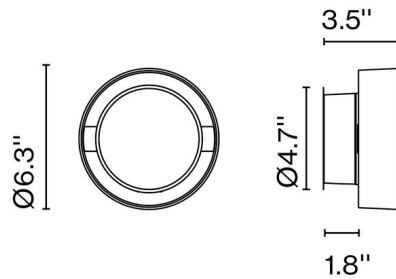

Lightology

lightology.com
866-954-4489
04-14-26

Project: _____

Company: _____

Location: _____ Fixture Type: _____

SPEC #: **MAR958348**

Approved On: _____ Approved By: _____

Plaff-On! Outdoor Wall Sconce By Marset

Description

The beauty of the Plaff-On Outdoor Wall Light lies in its simplicity and clarity, at the same time as offering multiple lighting effects thanks to its design. An aluminum ring around the blown white glass diffuser is set slightly apart and filters the light to create a glowing halo.

Shown in black / opal

Specifications

COLOR	Opal
BODY FINISH	Black
WATTAGE	8.7W
DIMMER	Low Voltage Electronic
DIMENSIONS	6.3"W x 6.3"H x 3.5"D
INTEGRATED LED MODULE	1x LED/8.7W/120V LED

Technical Information