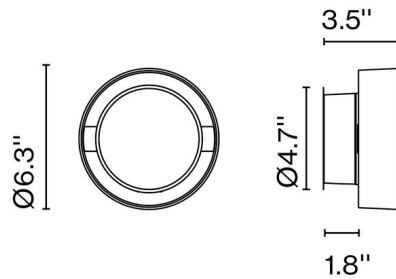

Lightology

lightology.com
866-954-4489
06-04-26

Project: _____

Company: _____

Location: _____ Fixture Type: _____

SPEC #: **MAR958348**

Approved On: _____ Approved By: _____

Plaff-On! Outdoor Wall Sconce By Marset

Description

The beauty of the Plaff-On Outdoor Wall Light lies in its simplicity and clarity, at the same time as offering multiple lighting effects thanks to its design. An aluminum ring around the blown white glass diffuser is set slightly apart and filters the light to create a glowing halo.

Shown in black / opal

Specifications

COLOR	Opal
BODY FINISH	Black
WATTAGE	8.7W
DIMMER	Low Voltage Electronic
DIMENSIONS	6.3"W x 6.3"H x 3.5"D
INTEGRATED LED MODULE	1x LED/8.7W/120V LED

Technical Information