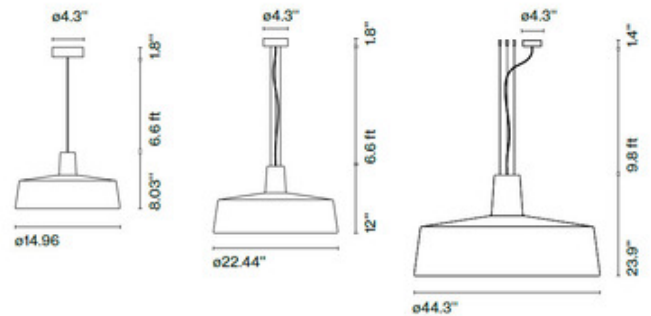

BRAND

Marset

DESCRIPTION

SoHo Small Outdoor Pendant features a molded polyethylene shade with a white canopy, black cord and opal methacrylate diffuser.

Shown in: White / Opal

SHADE COLOR	Opal
BODY FINISH	White
WATTAGE	160W
DIMMER	0-10V
DIMENSIONS	44.33"W x 23.9"H
INTEGRATED LED MODULE	
LAMP	1 x LED/160W/120-277V LED

Technical Information

LUMINOUS FLUX	8836 lumens
LUMENS/WATT	55.23
LAMP COLOR	2700K
PRODUCT DIMENSIONS	Cord Length: 96"

SPEC #

MAR958350

COMPANY

PROJECT

FIXTURE TYPE

APPROVED BY