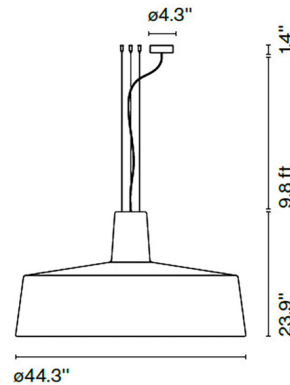

Description

SoHo Small Pendant, designed by Joan Gaspar, features a molded polyethylene shade with a black canopy, black cord and opal methacrylate diffuser.

Shown in black / opal

Specifications

COLOR	Opal
BODY FINISH	Black
WATTAGE	160W
DIMMER	0-10V
DIMENSIONS	44.3"W x 23.9"H
INTEGRATED LED MODULE	1 x LED/160W/120-277V LED
COUNTRY OF ORIGIN	Spain

Technical Information

COLOR RENDERING	90 CRI
LAMP COLOR	2700K
LUMENS/WATT	55.23
LUMINOUS FLUX	8836 lumens

CLICK TO VIEW PRODUCT

Notes: