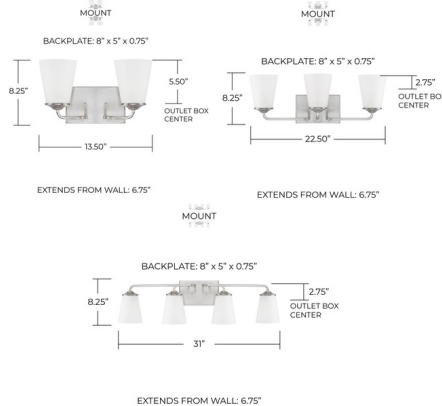

Description

The Braylon Bathroom Vanity Light brings a clean contemporary feel to a variety of interior styles. The Soft White cone shaped shades are complemented on curved arms in Brushed Nickel or Bronze finishes. Available in 2, 3, 4, and 5 light options. Damp location rated. UL listed. NOTE: 5 Light option is NOT available in Brushed Nickel.

Specifications

COLOR Soft White
 BODY FINISH Brushed Nickel
 WATTAGE 200W
 DIMMER Standard 120V
 DIMENSIONS 13.5"W x 8.25"H x 6.75"D
 BULB NOT INCLUDED 2 x A19/Medium (E26)/100W/120V Incandescent
 OTHER BULB OPTIONS 2 x A19/Medium (E26)/120V LED
 COUNTRY OF ORIGIN China

Technical Information

PRODUCT DIMENSIONS Backplate: 8" x 5"

Shown in brushed nickel / soft white

CLICK TO VIEW PRODUCT

Notes: