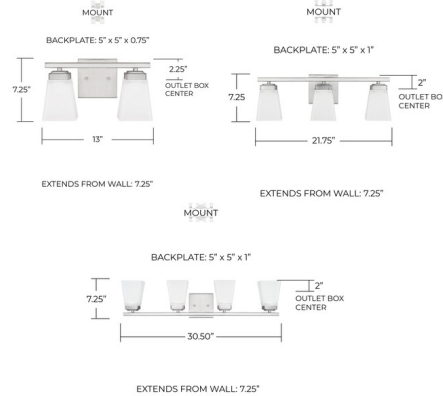

Description

The Baxley Bathroom Vanity Light brings a cool contemporary look to a range of interior styles. Angular soft white glass shades are complemented by sleek metal components. Part of the HomePlace Lighting brand, this fixture is available in a variety of finishes and sizes and can be installed facing up or down.

Specifications

COLOR Soft White
 BODY FINISH Brushed Nickel
 WATTAGE 200W
 DIMMER Standard 120V
 DIMENSIONS 13"W x 7.25"H x 7.25"D
 BULB NOT INCLUDED 2 x A19/Medium (E26)/100W/120V Incandescent
 OTHER BULB OPTIONS 2 x A19/Medium (E26)/120V LED
 COUNTRY OF ORIGIN China

Technical Information

PRODUCT DIMENSIONS Shade Dimensions: 4"W x 4"D x 5"H

Shown in brushed nickel / soft white

CLICK TO VIEW PRODUCT

Notes: