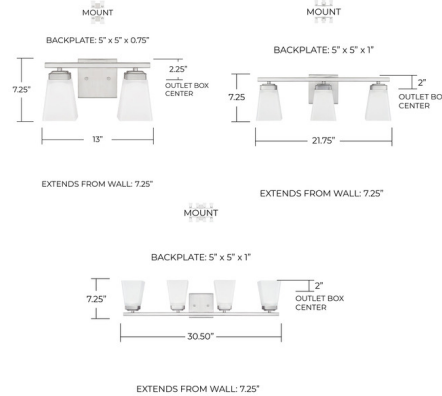

Description

The Baxley Bathroom Vanity Light brings a cool contemporary look to a range of interior styles. Angular soft white glass shades are complemented by sleek metal components. Part of the HomePlace Lighting brand, this fixture is available in a variety of finishes and sizes and can be installed facing up or down.

Specifications

COLOR Soft White
 BODY FINISH Brushed Nickel
 WATTAGE 200W
 DIMMER Standard 120V
 DIMENSIONS 13"W x 7.25"H x 7.25"D
 BULB NOT INCLUDED 2 x A19/Medium (E26)/100W/120V Incandescent
 OTHER BULB OPTIONS 2 x A19/Medium (E26)/120V LED
 COUNTRY OF ORIGIN China

Technical Information

PRODUCT DIMENSIONS Shade Dimensions: 4"W x 4"D x 5"H

Shown in brushed nickel / soft white

CLICK TO VIEW PRODUCT

Notes: