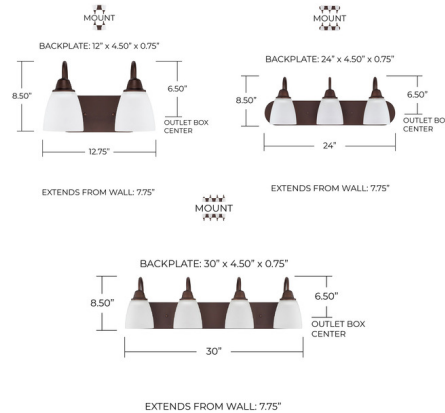

### Description

The Trenton Bathroom Vanity Light brings a clean contemporary look to a variety of interior styles. Acid Washed soft cone shaped glass is complemented by a Bronze or Brushed Nickel finish. Available in 2, 3, 4, and 5 light options. Damp location rated. UL listed.

### Specifications

COLOR	Acid Washed
BODY FINISH	Brushed Nickel
WATTAGE	200W
DIMMER	Standard 120V
DIMENSIONS	12.75"W x 8.5"H x 7.75"D
BULB NOT INCLUDED	2 x A19/Medium (E26)/100W/120V Incandescent
OTHER BULB OPTIONS	2 x A19/Medium (E26)/120V LED
COUNTRY OF ORIGIN	China

### Technical Information

PRODUCT DIMENSIONS	Backplate: 12" x 4.75"
--------------------	------------------------

CLICK TO VIEW PRODUCT

Notes: