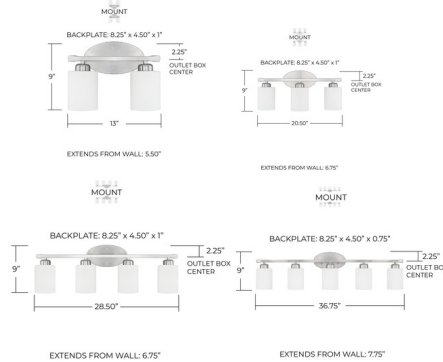

### Specifications

COLOR	Soft White
BODY FINISH	Brushed Nickel
WATTAGE	200W
DIMMER	Standard 120V
DIMENSIONS	13"W x 9"H x 5.5"D
BULB NOT INCLUDED	2 x A19/Medium (E26)/100W/120V Incandescent
OTHER BULB OPTIONS	2 x A19/Medium (E26)/120V LED
COUNTRY OF ORIGIN	China

### Technical Information

PRODUCT DIMENSIONS . . . . . Shade Dimensions: 4"W x 4"D x 5.25"H

Notes:

CLICK TO VIEW PRODUCT