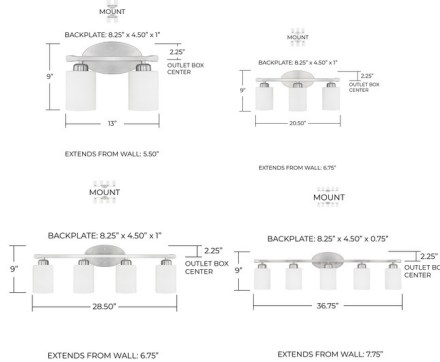

Description

The Dixon Bathroom Vanity Light brings a graceful, contemporary touch to a range of interior styles. Its round soft white glass shades are complemented by sleek metal components. Part of the HomePlace Lighting brand, this fixture is available in a variety of finishes and sizes and can be installed facing up or down.

Shown in brushed nickel / soft white

Specifications

COLOR	Soft White
BODY FINISH	Brushed Nickel
WATTAGE	200W
DIMMER	Standard 120V
DIMENSIONS	13"W x 9"H x 5.5"D
BULB NOT INCLUDED	2 x A19/Medium (E26)/100W/120V Incandescent
OTHER BULB OPTIONS	2 x A19/Medium (E26)/120V LED
COUNTRY OF ORIGIN	China

Technical Information

PRODUCT DIMENSIONS Shade Dimensions: 4"W x 4"D x 5.25"H

Notes:

CLICK TO VIEW PRODUCT