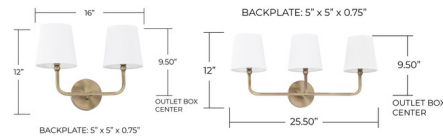

Lightology

lightology.com
866-954-4489
05-20-26

Project: _____
 Company: _____
 Location: _____ Fixture Type: _____
 SPEC #: **CPT958445**
 Approved On: _____ Approved By: _____

Dawson Bathroom Vanity Light By Capital Lighting

Description

The Dawson Bathroom Vanity Light brings elegant classic lines with beautiful finishes, perfect in a variety of interior styles. The White cone shaped fabric shade is complemented by a finish in Aged Brass, Polished Nickel, Matte Black, or Brushed Nickel. Available in 2, 3, and 4 light options. Damp location rated. UL listed.

Shown in matte black / white fabric

Specifications

COLOR	White Fabric
BODY FINISH	Matte Black
WATTAGE	10W
DIMMER	Standard 120V
DIMENSIONS	16"W x 12"H x 7.25"D
BULB NOT INCLUDED	2 x B11/Candelabra (E12)/5W/120V LED
OTHER BULB OPTIONS	2 x B10/Candelabra (E12)/120V LED 2 x B10/Candelabra (E12)/60W/120V Incandescent
COUNTRY OF ORIGIN	China