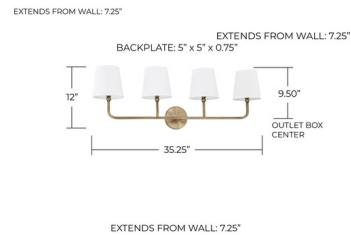

Description

The Dawson Bathroom Vanity Light brings elegant classic lines with beautiful finishes, perfect in a variety of interior styles. The White cone shaped fabric shade is complemented by a finish in Aged Brass, Polished Nickel, Matte Black, or Brushed Nickel. Available in 2, 3, and 4 light options. Damp location rated. UL listed.

Shown in matte black / white fabric

Specifications

COLOR	White Fabric
BODY FINISH	Matte Black
WATTAGE	10W
DIMMER	Standard 120V
DIMENSIONS	16"W x 12"H x 7.25"D
BULB NOT INCLUDED	2 x B11/Candelabra (E12)/5W/120V LED
OTHER BULB OPTIONS	2 x B10/Candelabra (E12)/120V LED 2 x B10/Candelabra (E12)/60W/120V Incandescent
COUNTRY OF ORIGIN	China