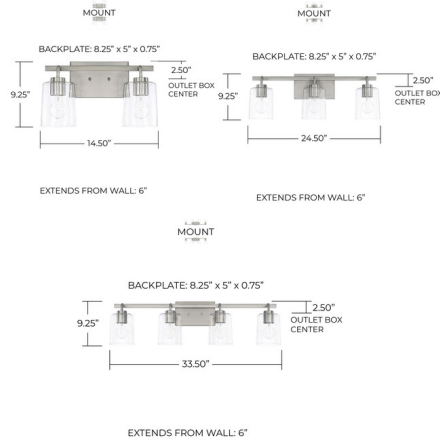

### Description

The Greyson Bathroom Vanity Light brings clean simple lines to a variety of interior spaces. Clear Seeded cup shaped glass is complemented by an Aged Brass, Matte Black, Chrome, Brushed Nickel, or Bronze finish. Available in 2, 3, and 4 light options. Damp location rated. UL listed.

### Specifications

COLOR	Clear Seeded
BODY FINISH	Bronze
WATTAGE	200W
DIMMER	Standard 120V
DIMENSIONS	14.5"W x 9.25"H x 6"D
BULB NOT INCLUDED	2 x A19/Medium (E26)/100W/120V Incandescent
OTHER BULB OPTIONS	2 x A19/Medium (E26)/120V LED
COUNTRY OF ORIGIN	China

### Technical Information

PRODUCT DIMENSIONS . . . . . Backplate: 8.25" x 5"

CLICK TO VIEW PRODUCT

Notes: