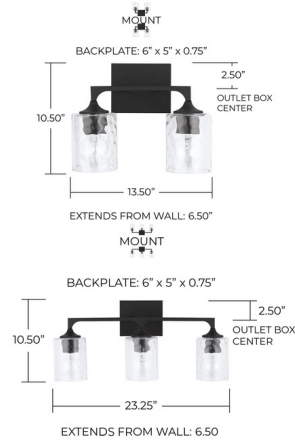

### Description

The Clint Bathroom Vanity Light brings understated elegance with clean simple lines to a variety of interior spaces. The Clear Water glass shades and Black Iron finish brings a bold light to your room. Canopy: 5 inch diameter. UL listed.

### Specifications

COLOR . . . . . Clear Water  
BODY FINISH . . . . . Black Iron  
WATTAGE . . . . . 200W  
DIMMER . . . . . Standard 120V  
DIMENSIONS . . . . . 13.5"W x 10.5"H x 6.5"D  
BULB NOT INCLUDED . . . . . 2 x A19/Medium (E26)/100W/120V Incandescent  
OTHER BULB OPTIONS . . . . . 2 x A19/Medium (E26)/120V LED  
COUNTRY OF ORIGIN . . . . . China

### Technical Information

PRODUCT DIMENSIONS . . . . . Backplate: 6" x 5"

CLICK TO VIEW PRODUCT

Notes: