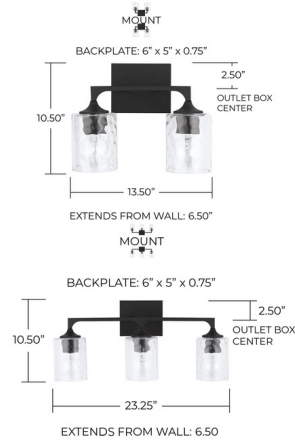

Description

The Clint Bathroom Vanity Light brings understated elegance with clean simple lines to a variety of interior spaces. The Clear Water glass shades and Black Iron finish brings a bold light to your room. Canopy: 5 inch diameter. UL listed.

Shown in black iron / clear water

Specifications

COLOR Clear Water
BODY FINISH Black Iron
WATTAGE 200W
DIMMER Standard 120V
DIMENSIONS 13.5"W x 10.5"H x 6.5"D
BULB NOT INCLUDED 2 x A19/Medium (E26)/100W/120V Incandescent
OTHER BULB OPTIONS 2 x A19/Medium (E26)/120V LED
COUNTRY OF ORIGIN China

Technical Information

PRODUCT DIMENSIONS Backplate: 6" x 5"

CLICK TO VIEW PRODUCT

Notes: