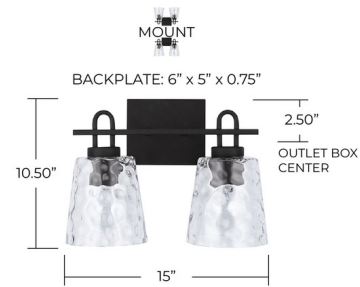

### Description

The Hooked Bathroom Vanity Light is a clean detailed piece perfect in a variety of interior styles. Clear Water glass is complemented by a Black Iron finish. Available in 2 and 3 light options. Damp location rated. UL listed.

### Specifications

COLOR . . . . . Clear Water  
BODY FINISH . . . . . Black Iron  
WATTAGE . . . . . 200W  
DIMMER . . . . . Standard 120V  
DIMENSIONS . . . . . 15"W x 10.5"H x 8"D  
BULB NOT INCLUDED . . . . . 2 x A19/Medium (E26)/100W/120V Incandescent  
OTHER BULB OPTIONS . . . . . 2 x A19/Medium (E26)/120V LED  
COUNTRY OF ORIGIN . . . . . China

### Technical Information

PRODUCT DIMENSIONS . . . . . Backplate: 6" x 5"

Shown in black iron / clear water

EXTENDS FROM WALL: 8"

CLICK TO VIEW PRODUCT

Notes: