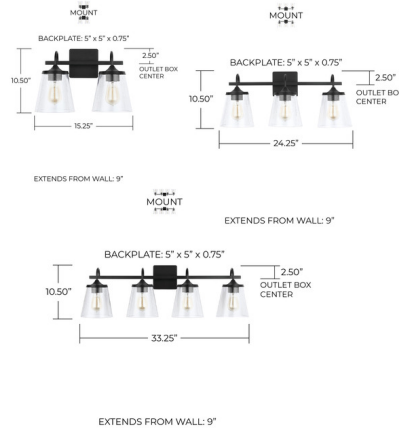

Description

The Swag Bathroom Vanity Light brings a clean contemporary look to a variety of interior styles. Clear Seeded cone shaped glass diffusers are hooked onto Brushed Nickel, Matte Black, Aged Brass or Chrome finished curved arms. Available in 2, 3, and 4 light options. Damp location rated. UL listed.

Shown in brushed nickel / clear seeded

Specifications

COLOR	Clear Seeded
BODY FINISH	Brushed Nickel
WATTAGE	200W
DIMMER	Standard 120V
DIMENSIONS	15.25"W x 10.5"H x 9"D
BULB NOT INCLUDED	2 x Edison/Medium (E26)/100W/120V Incandescent
OTHER BULB OPTIONS	2 x A19/Medium (E26)/120V Incandescent 2 x A19/Medium (E26)/120V LED 2 x Edison/Medium (E26)/120V LED
COUNTRY OF ORIGIN	China

Technical Information

PRODUCT DIMENSIONS	Backplate: 5" Sq.
--------------------	-------------------

CLICK TO VIEW PRODUCT

Notes: