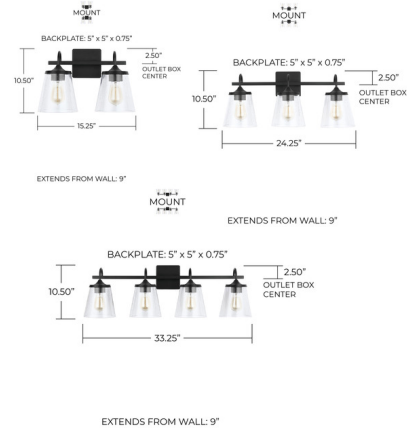

Description

The Swag Bathroom Vanity Light brings a clean contemporary look to a variety of interior styles. Clear Seeded cone shaped glass diffusers are hooked onto Brushed Nickel, Matte Black, Aged Brass or Chrome finished curved arms. Available in 2, 3, and 4 light options. Damp location rated. UL listed.

Shown in brushed nickel / clear seeded

Specifications

COLOR	Clear Seeded
BODY FINISH	Brushed Nickel
WATTAGE	200W
DIMMER	Standard 120V
DIMENSIONS	15.25"W x 10.5"H x 9"D
BULB NOT INCLUDED	2 x Edison/Medium (E26)/100W/120V Incandescent
OTHER BULB OPTIONS	2 x A19/Medium (E26)/120V Incandescent 2 x A19/Medium (E26)/120V LED 2 x Edison/Medium (E26)/120V LED
COUNTRY OF ORIGIN	China

Technical Information

PRODUCT DIMENSIONS	Backplate: 5" Sq.
--------------------	-------------------

CLICK TO VIEW PRODUCT

Notes: