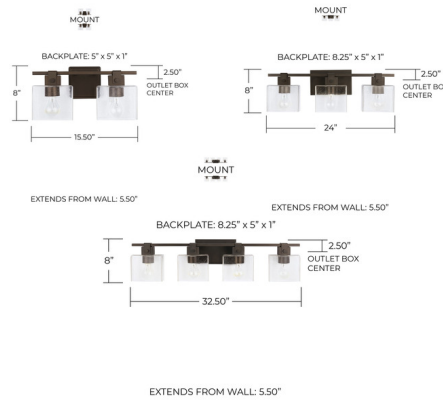

### Specifications

COLOR	Clear Seeded
BODY FINISH	Oil Rubbed Bronze
WATTAGE	200W
DIMMER	Standard 120V
DIMENSIONS	15.5"W x 8"H x 5.75"D
BULB NOT INCLUDED	2 x A19/Medium (E26)/100W/120V Incandescent
OTHER BULB OPTIONS	2 x A19/Medium (E26)/120V LED
COUNTRY OF ORIGIN	China

### Technical Information

PRODUCT DIMENSIONS . . . . . Backplate: 5" Sq.

CLICK TO VIEW PRODUCT

Notes: