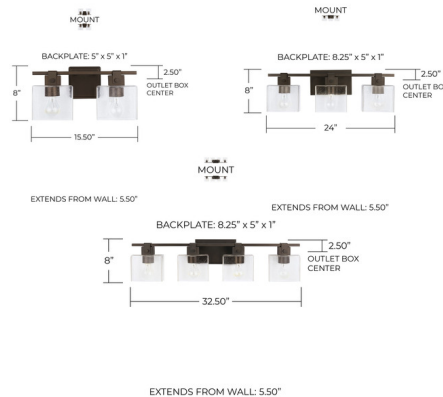

Description

The Square Bathroom Vanity Light brings a clean contemporary look to a variety of interior styles. Clear Seeded square shaped glass diffusers are complemented by an Oil Rubbed Bronze finish. Available in 2, 3, and 4 light options. Damp location rated. UL listed.

Shown in oil rubbed bronze / clear seeded

Specifications

COLOR	Clear Seeded
BODY FINISH	Oil Rubbed Bronze
WATTAGE	200W
DIMMER	Standard 120V
DIMENSIONS	15.5"W x 8"H x 5.75"D
BULB NOT INCLUDED	2 x A19/Medium (E26)/100W/120V Incandescent
OTHER BULB OPTIONS	2 x A19/Medium (E26)/120V LED
COUNTRY OF ORIGIN	China

Technical Information

PRODUCT DIMENSIONS Backplate: 5" Sq.

CLICK TO VIEW PRODUCT

Notes: