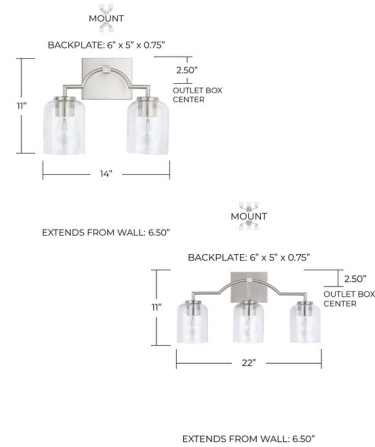

Lightology

lightology.com
866-954-4489
04-27-26

Project: _____
 Company: _____
 Location: _____ Fixture Type: _____
 SPEC #: **CPT958543**
 Approved On: _____ Approved By: _____

Carter Bathroom Vanity Light By Capital Lighting

Description

The Carter Bathroom Vanity Light brings modern minimalism to designer details. Taking its cue from iconic design patterns, this piece is a clean streamlined addition to virtually any interior style. Damp location rated. UL listed.

Shown in brushed nickel / clear seeded

Specifications

COLOR Clear Seeded
 BODY FINISH Brushed Nickel
 WATTAGE 200W
 DIMMER Standard 120V
 DIMENSIONS 14"W x 11"H x 6.5"D
 BULB NOT INCLUDED 2 x A19/Medium (E26)/100W/120V Incandescent
 OTHER BULB OPTIONS 2 x A19/Medium (E26)/120V LED
 COUNTRY OF ORIGIN China

Technical Information

PRODUCT DIMENSIONS Backplate: 6" x 5"

CLICK TO VIEW PRODUCT

Notes: