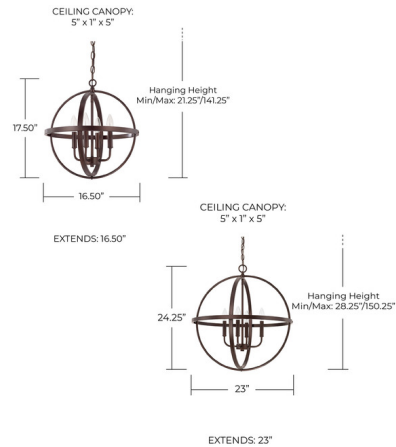

CLICK TO VIEW PRODUCT

Notes: