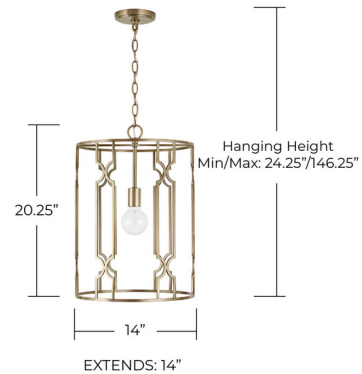

Description

The Jordyn Pendant brings architectural detailing with art deco vibes and a graphic modern twist. The European trellis pattern of the Aged Brass frame is perfect in a variety of interior spaces. Canopy: 5 inch diameter. UL listed.

Specifications

COLOR	N/A
BODY FINISH	Aged Brass
WATTAGE	100W
DIMMER	Standard 120V
DIMENSIONS	14"W x 20.25"H
BULB NOT INCLUDED	1 x A19/Medium (E26)/100W/120V Incandescent
OTHER BULB OPTIONS	1 x A19/Medium (E26)/120V LED
COUNTRY OF ORIGIN	China

Technical Information

PRODUCT DIMENSIONS	Chain Length: 120"
--------------------	--------------------

Shown in aged brass

CEILING CANOPY:
5" x 0.75" x 5"

CLICK TO VIEW PRODUCT

Notes: