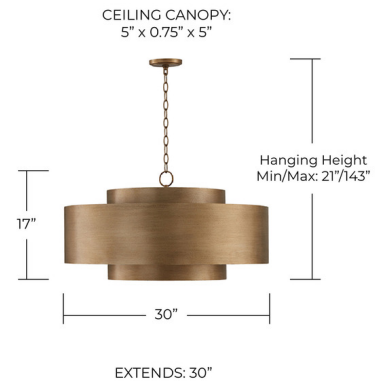

Lightology

lightology.com
866-954-4489
04-20-26

Project: _____

Company: _____

Location: _____ Fixture Type: _____

SPEC #: **CPT958666**

Approved On: _____ Approved By: _____

Jude Pendant By Capital Lighting

Description

The Jude Pendant is a sculptural masterpiece with its bold graphic shapes and glam finish. The Mystic Luster finish adds another layer of visual interest to this stunning silhouette.

Shown in mystic luster

Specifications

COLOR	N/A
BODY FINISH	Mystic Luster
WATTAGE	81W
DIMMER	Standard 120V
DIMENSIONS	30"W x 17"H
BULB NOT INCLUDED	9 x T6/Candelabra (E12)/9W/120V LED
COUNTRY OF ORIGIN	China

Technical Information

PRODUCT DIMENSIONS	Chain Length: 120"
--------------------	--------------------

CLICK TO VIEW PRODUCT

Notes: