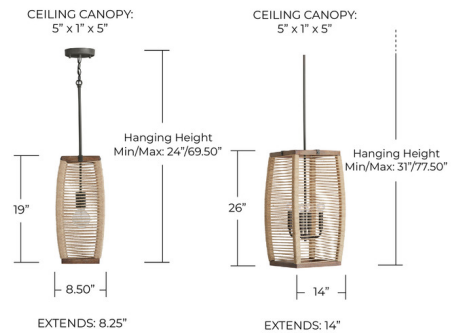

Description

The Jacob Tall Pendant brings a simple Scandinavian with a rustic farmhouse flair to a variety of interior spaces. Intricately woven Jute Rope is complemented by White Wash wood and a Grey Iron Frame. Available in two sizes. Includes a 12 inch chain from the canopy. Canopy: 5 inch diameter. UL listed.

Specifications

COLOR	N/A
BODY FINISH	Grey Iron
WATTAGE	100W
DIMMER	Standard 120V
DIMENSIONS	8.5"W x 19"H
BULB NOT INCLUDED	1 x A19/Medium (E26)/100W/120V Incandescent
OTHER BULB OPTIONS	1 x A19/Medium (E26)/120V LED
COUNTRY OF ORIGIN	India

Technical Information

PRODUCT DIMENSIONS Downrods: One 6", One 12" and One 18" Included

Shown in grey iron

CLICK TO VIEW PRODUCT

Notes: