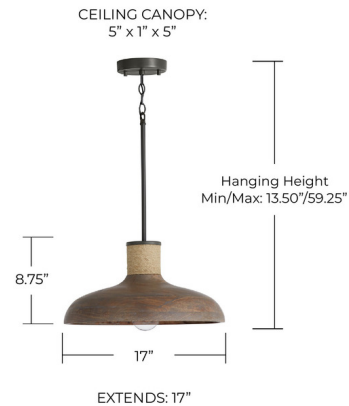

### Description

The Jacob Pendant brings a simple Scandinavian with a rustic farmhouse flair to a variety of interior spaces. Intricately woven Jute Rope is complemented by White Wash wood and a Grey Iron Frame. Includes a 12 inch chain from the canopy. Canopy: 5 inch diameter. UL listed.

### Specifications

COLOR	N/A
BODY FINISH	Grey Iron
WATTAGE	100W
DIMMER	Standard 120V
DIMENSIONS	17"W x 8.75"H
BULB NOT INCLUDED	1 x A19/Medium (E26)/100W/120V Incandescent
OTHER BULB OPTIONS	1 x A19/Medium (E26)/120V LED
COUNTRY OF ORIGIN	India

### Technical Information

PRODUCT DIMENSIONS . . . . . Downrods: One 6", One 12" and One 18" Included

Shown in grey iron

CLICK TO VIEW PRODUCT

Notes: