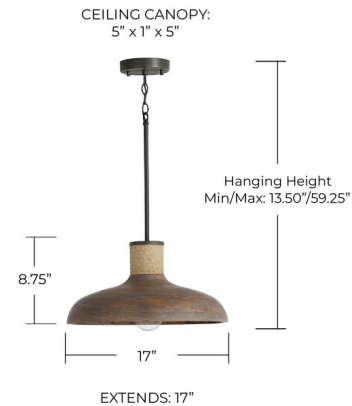

Description

The Jacob Pendant brings a simple Scandinavian with a rustic farmhouse flair to a variety of interior spaces. Intricately woven Jute Rope is complemented by White Wash wood and a Grey Iron Frame. Includes a 12 inch chain from the canopy. Canopy: 5 inch diameter. UL listed.

Specifications

COLOR	N/A
BODY FINISH	Grey Iron
WATTAGE	100W
DIMMER	Standard 120V
DIMENSIONS	17"W x 8.75"H
BULB NOT INCLUDED	1 x A19/Medium (E26)/100W/120V Incandescent
OTHER BULB OPTIONS	1 x A19/Medium (E26)/120V LED
COUNTRY OF ORIGIN	India

Technical Information

PRODUCT DIMENSIONS Downrods: One 6", One 12" and One 18" Included

Shown in grey iron

CLICK TO VIEW PRODUCT

Notes: