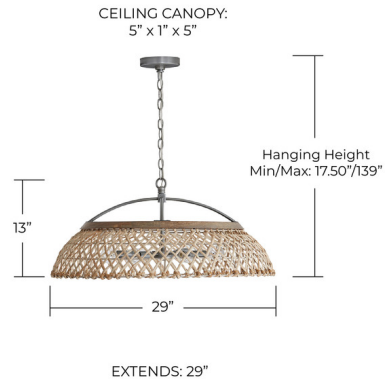

### Description

The Weave Pendant brings a global vibe to a variety of interior spaces. A woven Rattan shade is held by a Grey Wash wood band and finished in Antique Nickel. Canopy: 5 inch diameter. UL Listed.

### Specifications

COLOR	N/A
BODY FINISH	Antique Nickel
WATTAGE	360W
DIMMER	Standard 120V
DIMENSIONS	29"W x 13"H
BULB NOT INCLUDED	6 x G16.5/Candelabra (E12)/60W/120V Incandescent
OTHER BULB OPTIONS	6 x G16.5/Candelabra (E12)/120V LED
COUNTRY OF ORIGIN	India

### Technical Information

PRODUCT DIMENSIONS	Chain Length: 120"
--------------------	--------------------

Shown in antique nickel

CLICK TO VIEW PRODUCT

Notes: