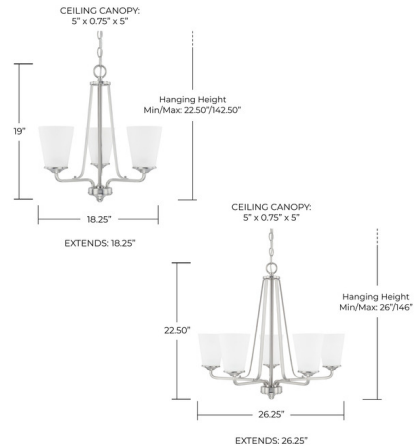

Lightology

lightology.com
866-954-4489
04-25-26

Project: _____

Company: _____

Location: _____ Fixture Type: _____

SPEC #: **CPT958695**

Approved On: _____ Approved By: _____

Braylon Chandelier By Capital Lighting

Description

The Braylon Chandelier brings a clean contemporary feel to a variety of interior styles. The Soft White cone shaped shades are complemented on curved arms in Brushed Nickel finishes. Canopy: 5 inch diameter. UL listed.

Shown in brushed nickel / soft white

Specifications

COLOR Soft White
 BODY FINISH Brushed Nickel
 WATTAGE 300W
 DIMMER Standard 120V
 DIMENSIONS 18.25"W x 19"H
 BULB NOT INCLUDED 3 x A19/Medium (E26)/100W/120V Incandescent
 OTHER BULB OPTIONS 3 x A19/Medium (E26)/120V LED
 COUNTRY OF ORIGIN China