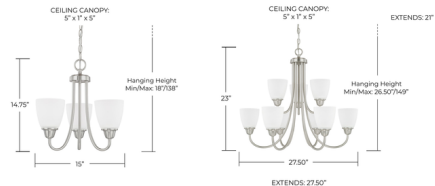

### Description

The Trenton Chandelier brings a clean contemporary look to a variety of interior styles. Acid Washed soft cone shaped glass is complemented by a Bronze or Brushed Nickel finish. Available in 3, 5, and 9 light options. Canopy: 5 inch diameter. UL listed.

### Specifications

COLOR . . . . . Acid Washed  
BODY FINISH . . . . . Bronze  
WATTAGE . . . . . 300W  
DIMMER . . . . . Standard 120V  
DIMENSIONS . . . . . 15"W x 14.75"H  
BULB NOT INCLUDED . . . . . 3 x A19/Medium (E26)/100W/120V Incandescent  
OTHER BULB OPTIONS . . . . . 3 x A19/Medium (E26)/120V LED  
COUNTRY OF ORIGIN . . . . . China

### Technical Information

PRODUCT DIMENSIONS . . . . . Chain Length: 120"

Shown in bronze / acid washed

CLICK TO VIEW PRODUCT

Notes: