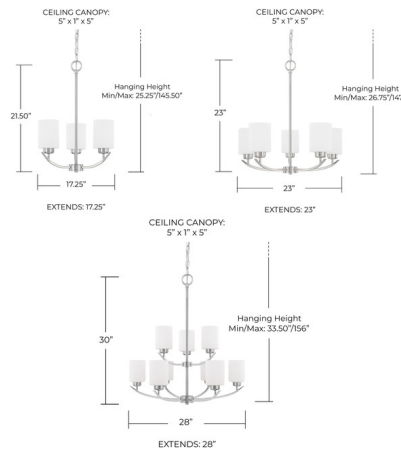

Description

The Dixon Chandelier brings a clean graceful feel to a variety of interior styles. Soft White cylinders of glass rest on curved arms.

Specifications

COLOR Soft White
 BODY FINISH Bronze
 WATTAGE 300W
 DIMMER Standard 120V
 DIMENSIONS 17.25"W x 21.5"H x 17.25"D
 BULB NOT INCLUDED 3 x A19/Medium (E26)/100W/120V Incandescent
 OTHER BULB OPTIONS 3 x A19/Medium (E26)/120V LED
 COUNTRY OF ORIGIN China

Technical Information

PRODUCT DIMENSIONS Chain Length: 120"

Shown in bronze / soft white

CLICK TO VIEW PRODUCT

Notes: