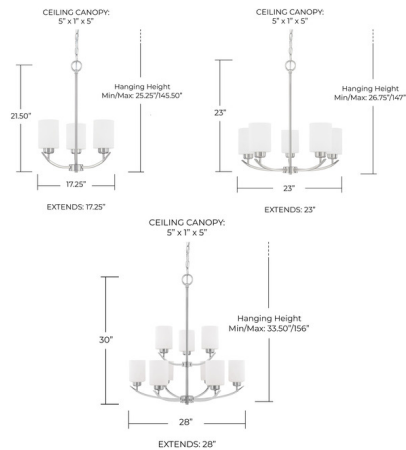

Description

The Dixon Chandelier brings a clean graceful feel to a variety of interior styles. Soft White cylinders of glass rest on curved arms.

Specifications

COLOR Soft White
 BODY FINISH Bronze
 WATTAGE 300W
 DIMMER Standard 120V
 DIMENSIONS 17.25"W x 21.5"H x 17.25"D
 BULB NOT INCLUDED 3 x A19/Medium (E26)/100W/120V Incandescent
 OTHER BULB OPTIONS 3 x A19/Medium (E26)/120V LED
 COUNTRY OF ORIGIN China

Technical Information

PRODUCT DIMENSIONS Chain Length: 120"

Shown in bronze / soft white

CLICK TO VIEW PRODUCT

Notes: