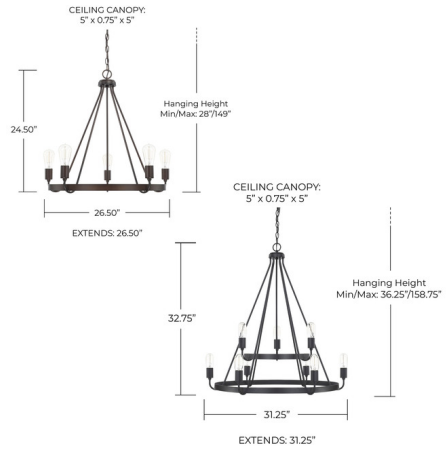

CLICK TO VIEW PRODUCT

Notes: