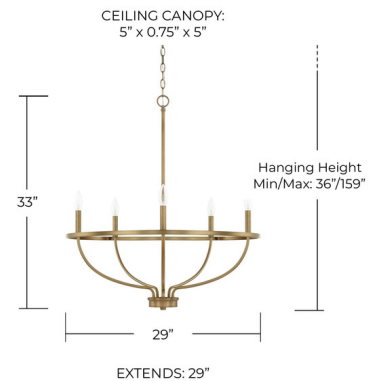

Description

The Greyson Bowl Chandelier brings clean vine-like lines to a variety of interior spaces. The bowl shaped frame is finished in Aged Brass, Matte Black, Chrome, Brushed Nickel, or Bronze. Available in two sizes. Use with a variety of candelabra base bulbs to change up the look. Canopy: 5 inch diameter. UL listed.

Specifications

COLOR	N/A
BODY FINISH	Aged Brass
WATTAGE	25W
DIMMER	Standard 120V
DIMENSIONS	29"W x 33"H
BULB NOT INCLUDED	5 x B11/Candelabra (E12)/5W/120V LED
OTHER BULB OPTIONS	5 x B10/Candelabra (E12)/120V LED 5 x G16.5/Candelabra (E12)/120V Incandescent 5 x G16.5/Candelabra (E12)/120V LED 5 x T3/Candelabra (E12)/120V Halogen 5 x B10/Candelabra (E12)/60W/120V Incandescent
COUNTRY OF ORIGIN	China

Technical Information

PRODUCT DIMENSIONS Chain Length: 120"

Shown in aged brass

CLICK TO VIEW PRODUCT

Notes: