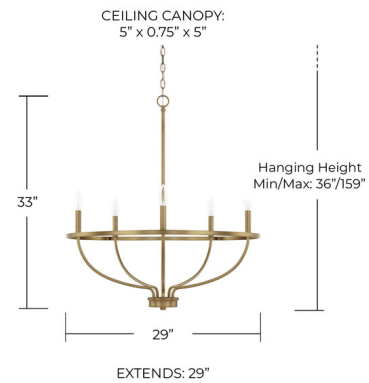

### Description

The Greyson Bowl Chandelier brings clean vine-like lines to a variety of interior spaces. The bowl shaped frame is finished in Aged Brass, Matte Black, Chrome, Brushed Nickel, or Bronze. Available in two sizes. Use with a variety of candelabra base bulbs to change up the look. Canopy: 5 inch diameter. UL listed.

### Specifications

COLOR	N/A
BODY FINISH	Aged Brass
WATTAGE	25W
DIMMER	Standard 120V
DIMENSIONS	29"W x 33"H
BULB NOT INCLUDED	5 x B11/Candelabra (E12)/5W/120V LED
OTHER BULB OPTIONS	5 x B10/Candelabra (E12)/120V LED 5 x G16.5/Candelabra (E12)/120V Incandescent 5 x G16.5/Candelabra (E12)/120V LED 5 x T3/Candelabra (E12)/120V Halogen 5 x B10/Candelabra (E12)/60W/120V Incandescent
COUNTRY OF ORIGIN	China

### Technical Information

PRODUCT DIMENSIONS	Chain Length: 120"
--------------------	--------------------

Shown in aged brass

CLICK TO VIEW PRODUCT

Notes: