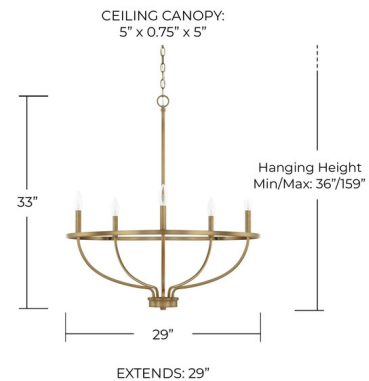

CLICK TO VIEW PRODUCT

Notes: