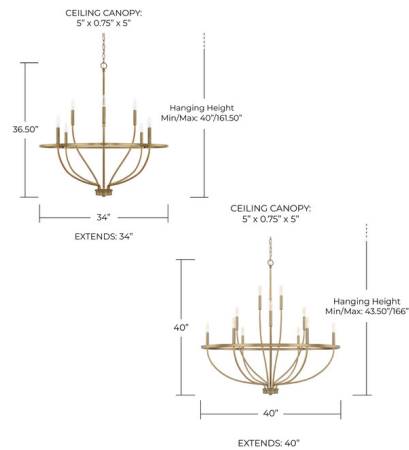

Description

The Greyson Chandelier brings clean vine-like lines to a variety of interior spaces. The curved frame is finished in Aged Brass, Matte Black, Chrome, Brushed Nickel, or Bronze. Available in 8 and 12 light options. Use with a variety of candelabra base bulbs to change up the look. Canopy: 5 inch diameter. UL listed.

Specifications

COLOR	N/A
BODY FINISH	Matte Black
WATTAGE	480W
DIMMER	Standard 120V
DIMENSIONS	34"W x 36.5"H
BULB NOT INCLUDED	8 x B11/Candelabra (E12)/60W/120V Incandescent
OTHER BULB OPTIONS	8 x B10/Candelabra (E12)/5W/120V LED
COUNTRY OF ORIGIN	China

Technical Information

PRODUCT DIMENSIONS	Chain Length: 120"
--------------------	--------------------

Shown in matte black

CLICK TO VIEW PRODUCT

Notes: