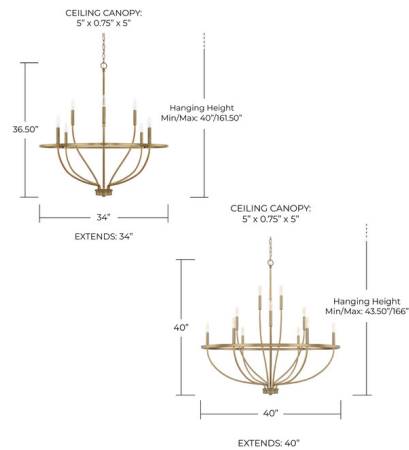

### Description

The Greyson Chandelier brings clean vine-like lines to a variety of interior spaces. The curved frame is finished in Aged Brass, Matte Black, Chrome, Brushed Nickel, or Bronze. Available in 8 and 12 light options. Use with a variety of candelabra base bulbs to change up the look. Canopy: 5 inch diameter. UL listed.

### Specifications

COLOR	N/A
BODY FINISH	Matte Black
WATTAGE	480W
DIMMER	Standard 120V
DIMENSIONS	34"W x 36.5"H
BULB NOT INCLUDED	8 x B11/Candelabra (E12)/60W/120V Incandescent
OTHER BULB OPTIONS	8 x B10/Candelabra (E12)/5W/120V LED
COUNTRY OF ORIGIN	China

### Technical Information

PRODUCT DIMENSIONS . . . . . Chain Length: 120"

Shown in matte black

CLICK TO VIEW PRODUCT

Notes: