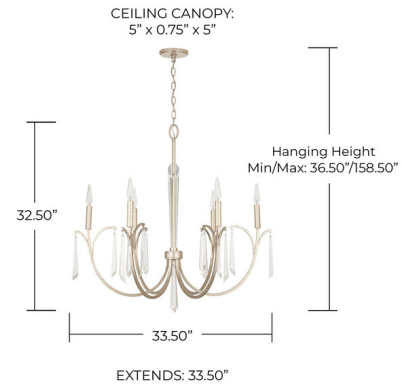

Description

The Gwyneth Chandelier brings layers of opulence to your interior space. The elongated K9 crystal prisms seems to drip off the Winter Gold frame. Available in 6 and 10 light options. Canopy: 5 inch diameter. Damp location rated. UL listed.

Specifications

COLOR N/A
BODY FINISH Winter Gold
WATTAGE 360W
DIMMER Standard 120V
DIMENSIONS 33.5"W x 32.5"H
BULB NOT INCLUDED 6 x G16.5/Candelabra (E12)/60W/120V Incandescent
OTHER BULB OPTIONS 6 x G16.5/Candelabra (E12)/120V LED
COUNTRY OF ORIGIN China

Technical Information

PRODUCT DIMENSIONS Chain Length: 120"

Shown in winter gold

CLICK TO VIEW PRODUCT

Notes: