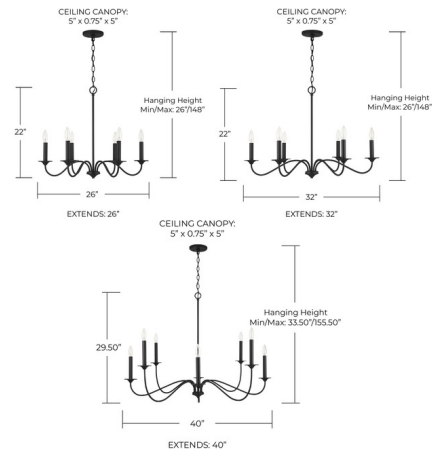

Description

The Vincent Chandelier brings a classic look with a whimsical spin to a variety of interior styles. The curved arms hold candle dishes, as though the light is on display.

Specifications

| | |
|--------------------|---|
| COLOR | N/A |
| BODY FINISH | Black Iron |
| WATTAGE | 30W |
| DIMMER | Standard 120V |
| DIMENSIONS | 26"W x 22"H |
| BULB NOT INCLUDED | 6 x B11/Candelabra (E12)/5W/120V LED |
| OTHER BULB OPTIONS | 6 x B10/Candelabra (E12)/120V LED 6 x B10/Candelabra (E12)/60W/120V Incandescent |
| COUNTRY OF ORIGIN | China |

Technical Information

| | |
|--------------------|--------------------|
| PRODUCT DIMENSIONS | Chain Length: 120" |
|--------------------|--------------------|

Shown in black iron

CLICK TO VIEW PRODUCT

Notes: