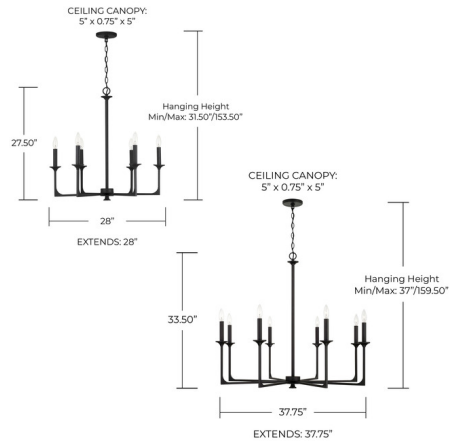

Description

The Clint Chandelier dons a bold, Black Iron finish that is balanced by a clean, understated silhouette. The unique corner details at the right-angled arms are reminiscent of turn-of-the-century style.

Specifications

COLOR N/A
 BODY FINISH Black Iron
 WATTAGE 360W
 DIMMER Standard 120V
 DIMENSIONS 28"W x 27.5"H
 BULB NOT INCLUDED 6 x B10/Candelabra (E12)/60W/120V Incandescent
 OTHER BULB OPTIONS 6 x B10/Candelabra (E12)/120V LED
 COUNTRY OF ORIGIN China

Technical Information

PRODUCT DIMENSIONS Canopy: Round, 5"L x 5"W x 0.75"H

Shown in black iron

CLICK TO VIEW PRODUCT

Notes: